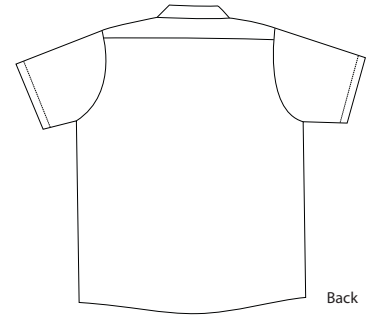

Short Sleeve Industrial Work Shirt

Front

Back

SP24

- * 4.25-ounce * 65/35 poly/cotton with soil release * Open collar with stays
- * Melamine buttons * Two pockets with pencil stall

Care Instructions:

Machine wash, tumble dry.

*Meets IL50 specifications

Finished Measurements in Inches

Size	S	M	L	XL	2XL	3XL	4XL	5XL	6XL
Chest	42	46	50	54	58	61	64	67	70
Length	31	31.12	31.25	31.37	31.5	31.62	31.75	31.87	31.87
Shoulder	16	14.5	19	20	21	22	23	24	25
Neck	14.5	15.5	16.5	17.5	18.5	19.5	20.5	21.5	22.5
Sleeve	17.62	18.5	19.37	20.25	21.12	22	22.87	26.75	24.62